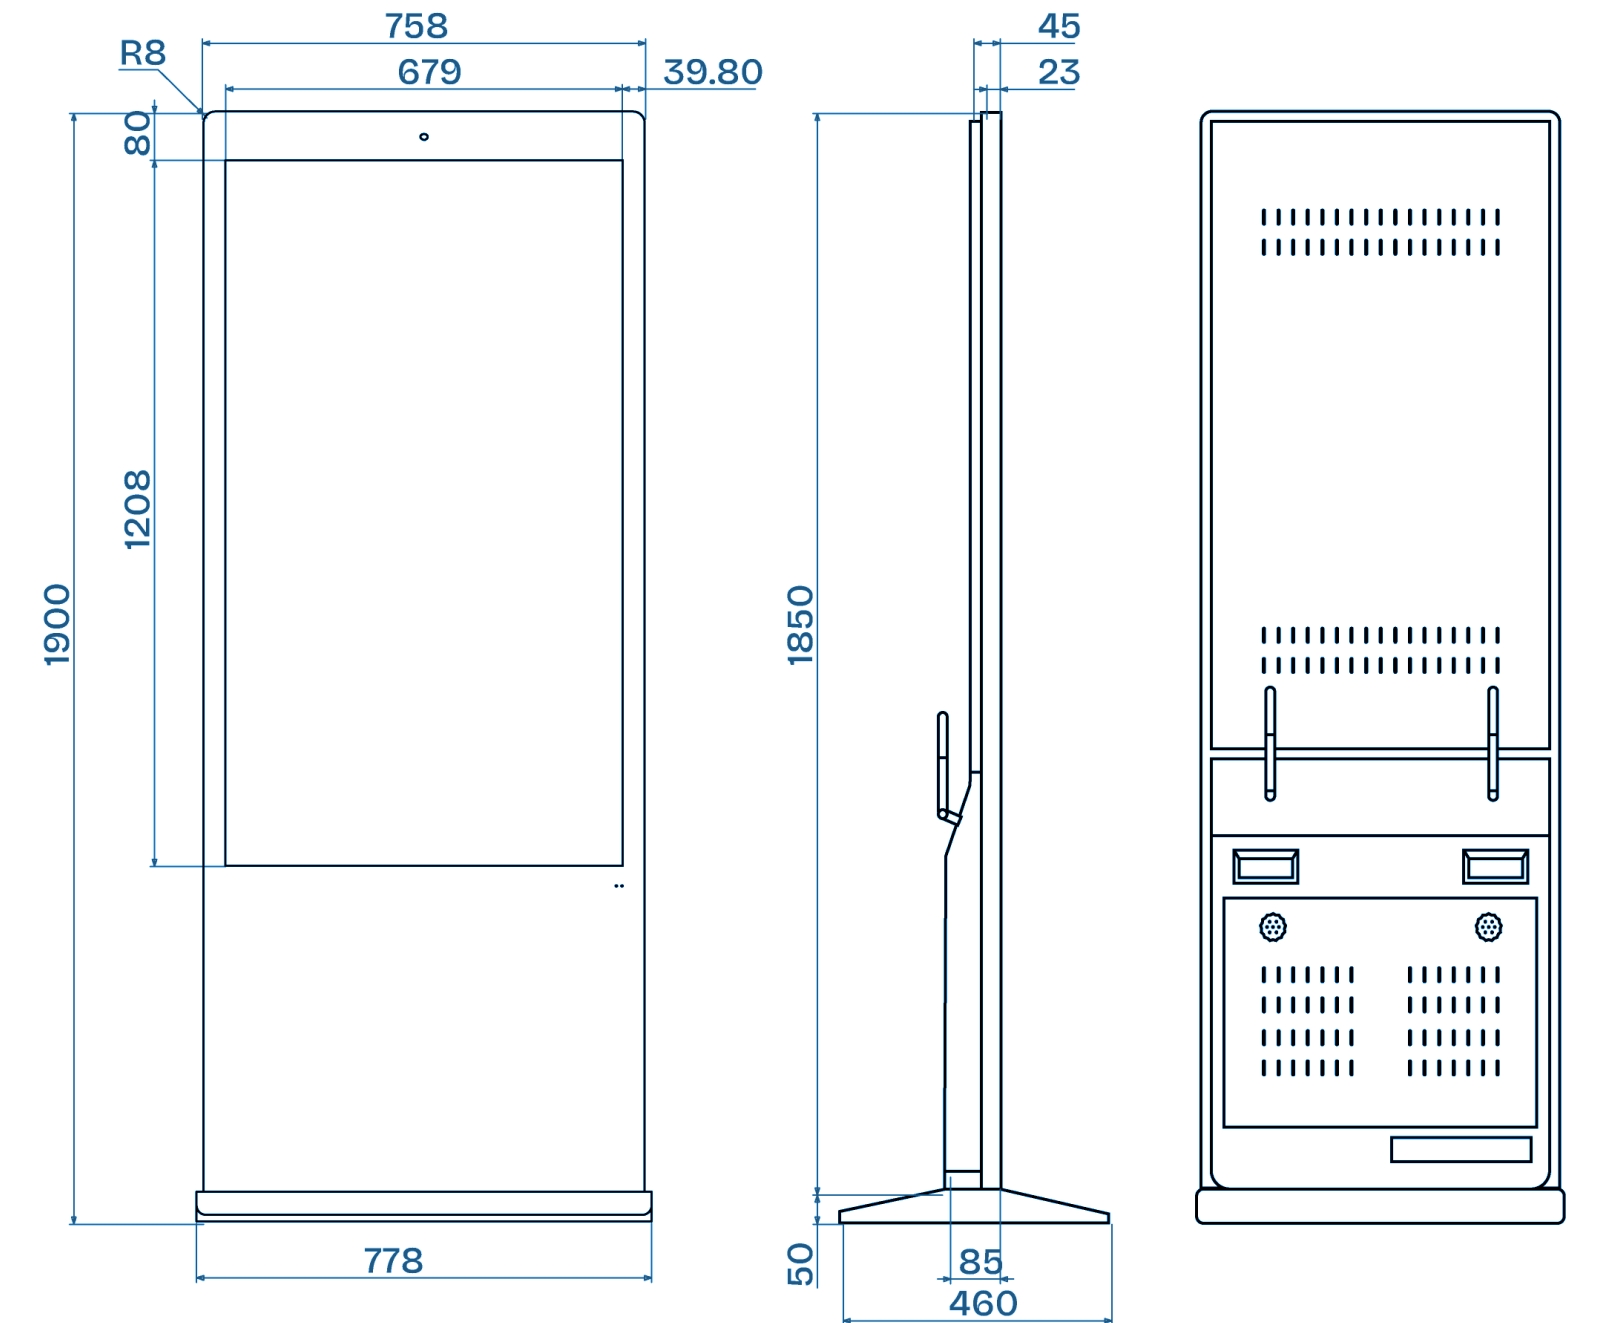

SPECIFICATION SHEET

FREESTANDING INDOOR TOTEM

43" — 1750 X 603MM

49" — 1800 X 682MM

55" — 1900 X 758MM

THANK YOU

Any questions feel free to get in touch to speak to the team

hello@longfieldmedia.co.uk