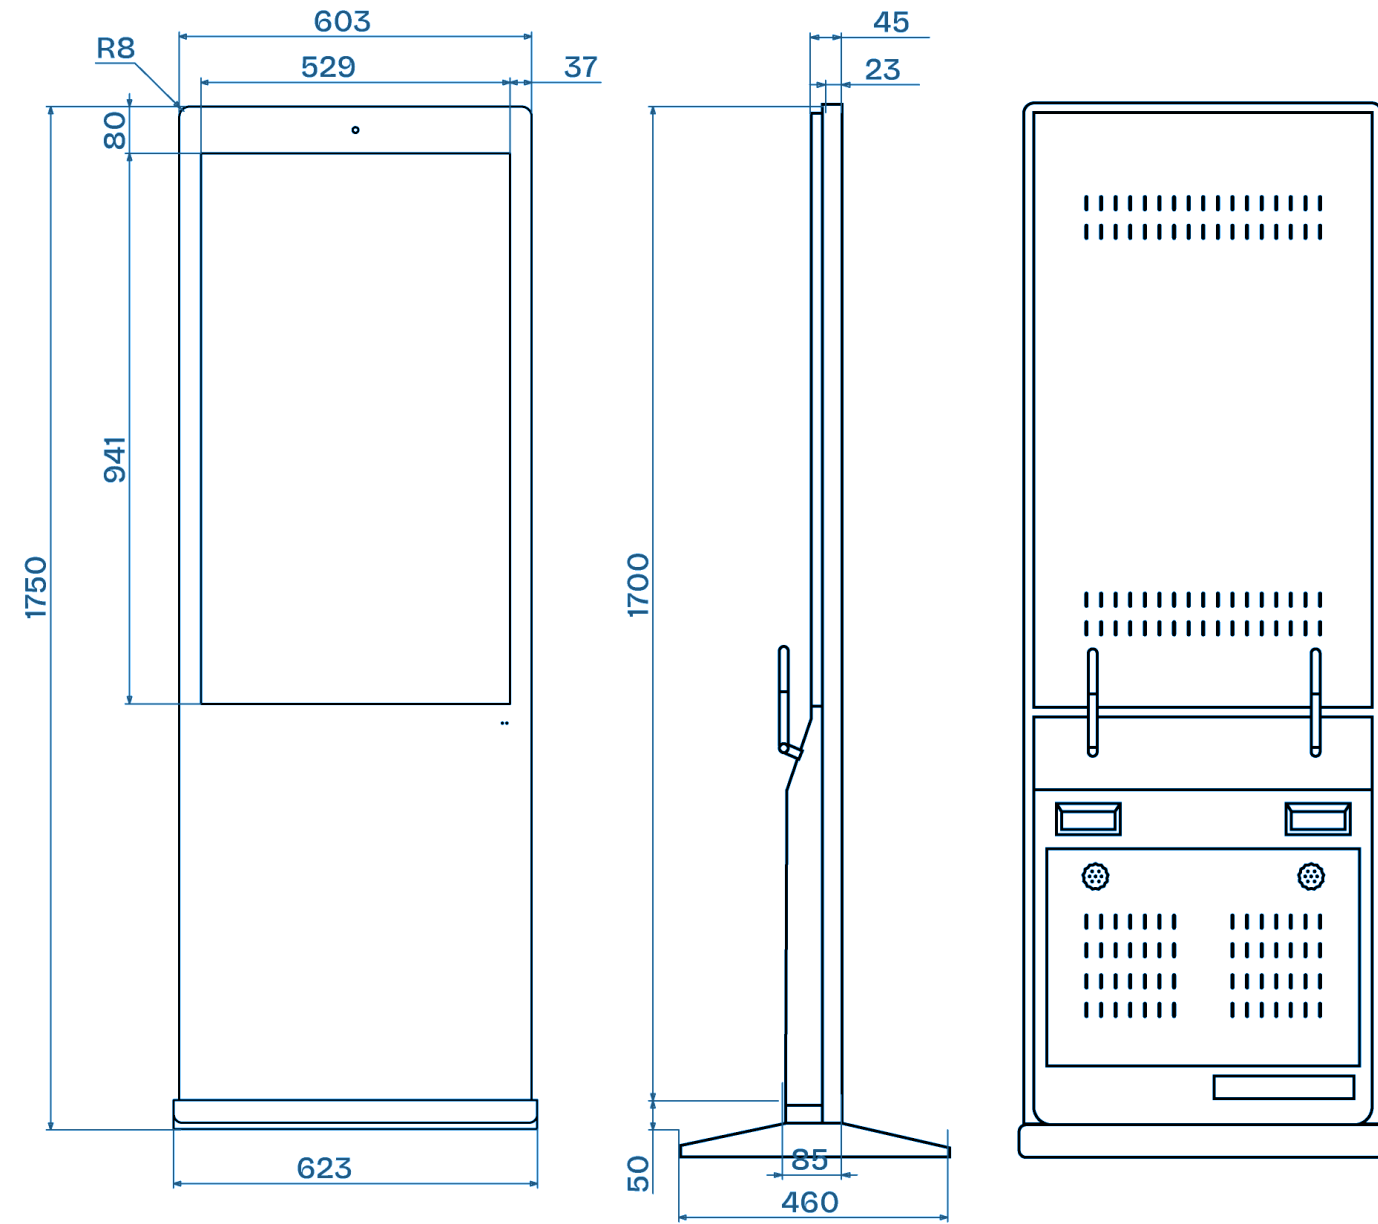

SPECIFICATION SHEET

FREESTANDING INDOOR TOTEM

43" — 1750 X 603MM

49" — 1800 X 682MM

55" — 1900 X 758MM

THANK YOU

Any questions feel free to get in touch to speak to the team

hello@longfieldmedia.co.uk