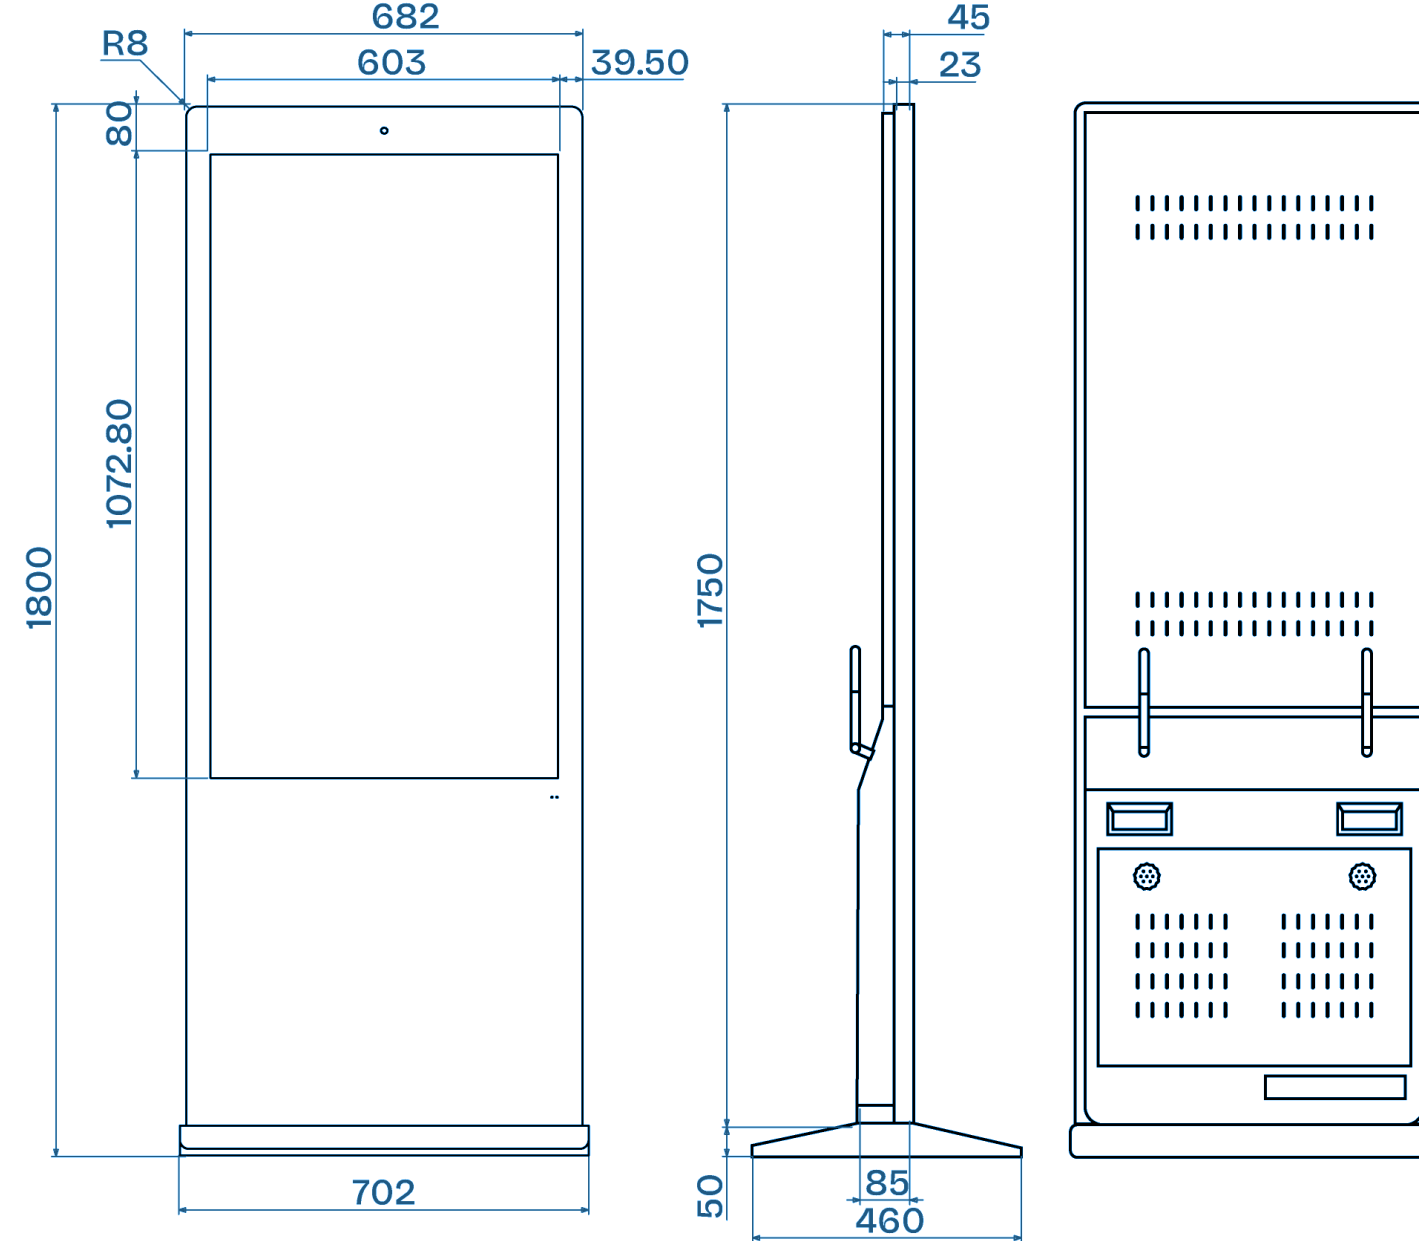

SPECIFICATION SHEET

FREESTANDING INDOOR TOTEM

43" — 1750 X 603MM

49" — 1800 X 682MM

55" — 1900 X 758MM

THANK YOU

Any questions feel free to get in touch to speak to the team

hello@longfieldmedia.co.uk